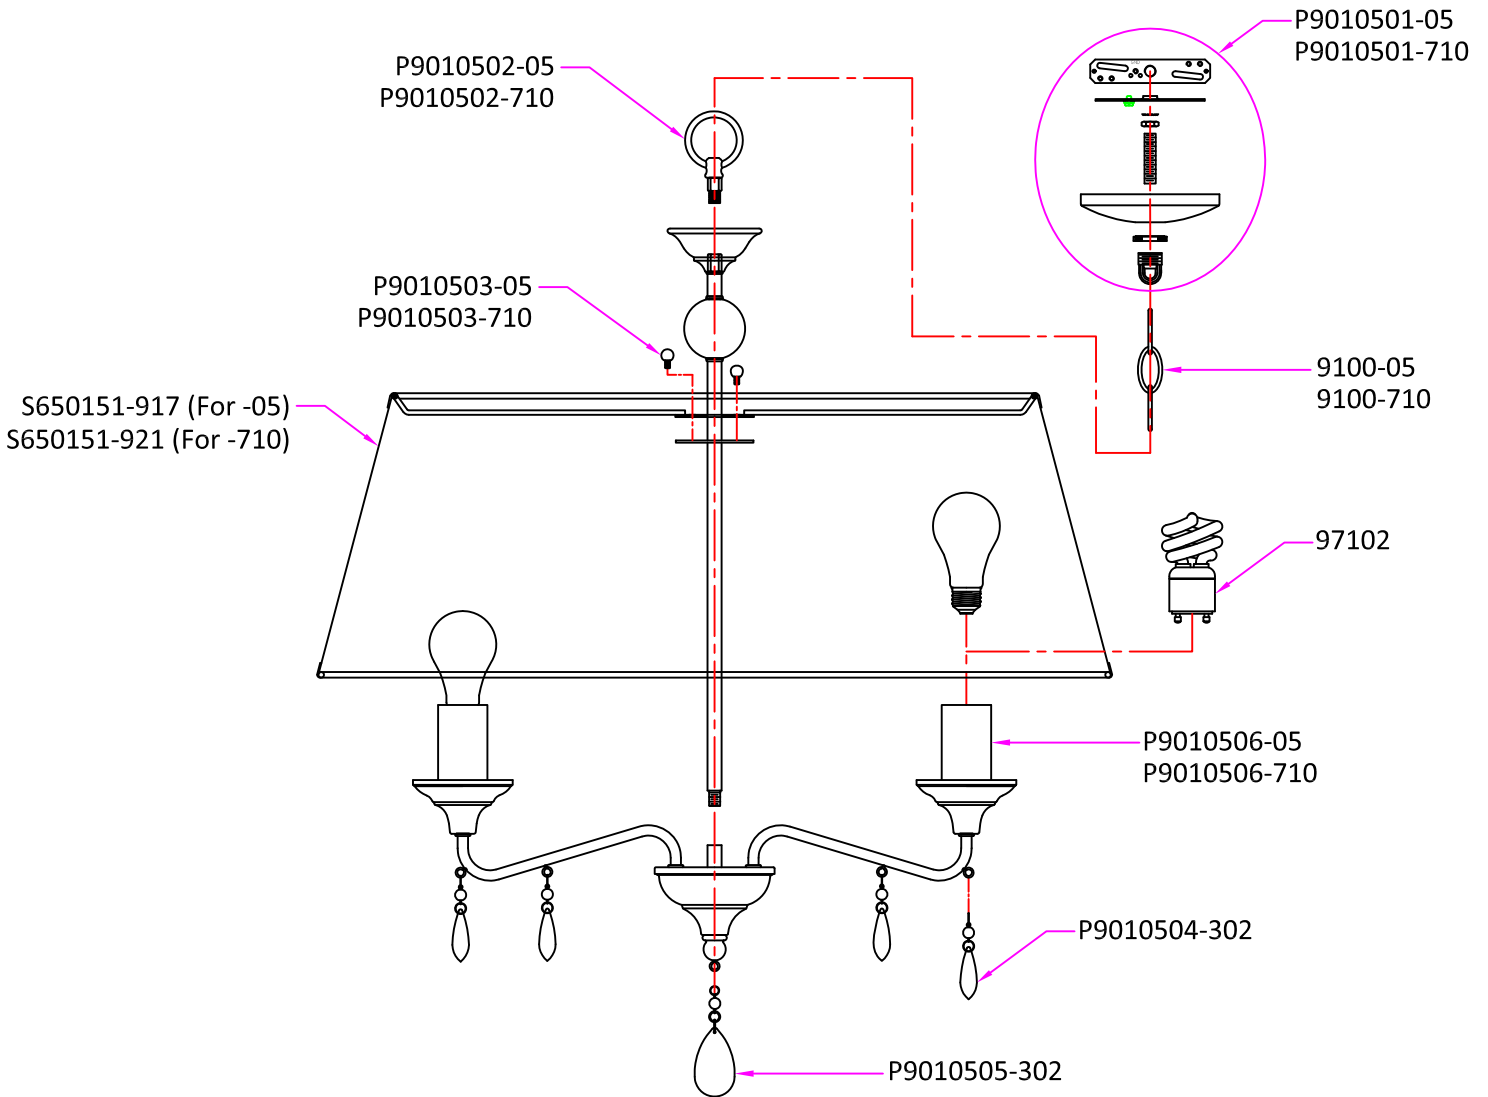

Replacement Parts

3110506 / 3110506BLE

Qty.	Part #	Description
	P9010501-xxx	Canopy Kit, including mounting bar/nipple/hex nut/washer/canopy/screw collar
	9100-xxx	Chain, 72"
	P9010502-xxx	Fixture Loop with 1/8 thread, Ø2"
	P9010503-xxx	Ball cap screw, #8-32, Ø13/32", 1/4" long (2pcs)
	S650151-xxx	Shade, Ø28", with 10" height
	P9010506-xxx	Socket cover, Ø1 3/4", with 3 11/32" height
	P9010504-302	Side crystal
	P9010505-302	Bottom crystal
	97102	Self ballasted spiral bulb, GU24, 13W, 2700K color temperature

* Note: -xxx: Represents different finish and optional.
Available finish please see P/N shown in the drawing or catalog.

Sea Gull Lighting®

Life Illuminated | Since 1919
www.SeaGullLighting.com